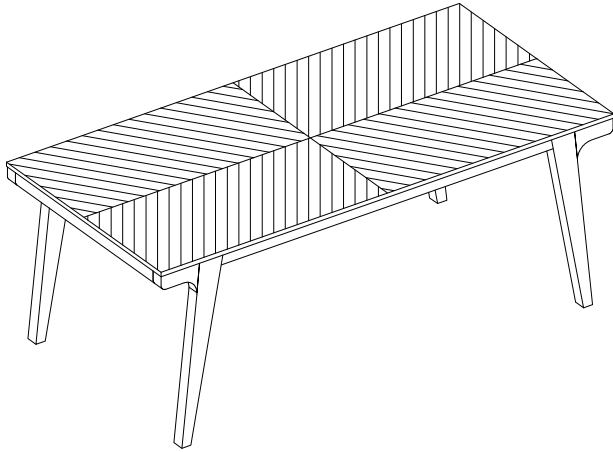

# 3426 - 01 OLEJO DINING TABLE

## ASSEMBLY INSTRUCTIONS

**10 MIN**

x2

①	TOP x 1PC
②	LEGS x 4PCS

<b>A</b>  M8x50: 12pcs	<b>B</b>  M8x2x19: 12pcs	<b>C</b>  M8x1.2x13: 12pcs	<b>D</b>  M13: 1pc
---	---	---	---

I

<p>(A)  M8x50: 12pcs</p>	<p>(B)  M8x2x19: 12pcs</p>	<p>(C)  M8x1.2x13: 12pcs</p>	<p>(D)  M13: 1pc</p>
---	---	---	---